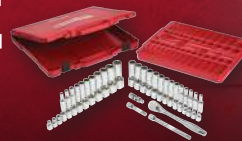

\$39⁹⁷ VALUE

BUY THIS

\$499

2967-22
M18 FUEL 1/2" HIGH
TORQUE IMPACT WRENCH
W/ FRICTION RING KIT

GET ONE FREE

48-22-9008
3/8" 56PC DRIVE RATCHET &
SAE/METRIC SOCKET SET

\$199 VALUE

WHILE SUPPLIES LAST